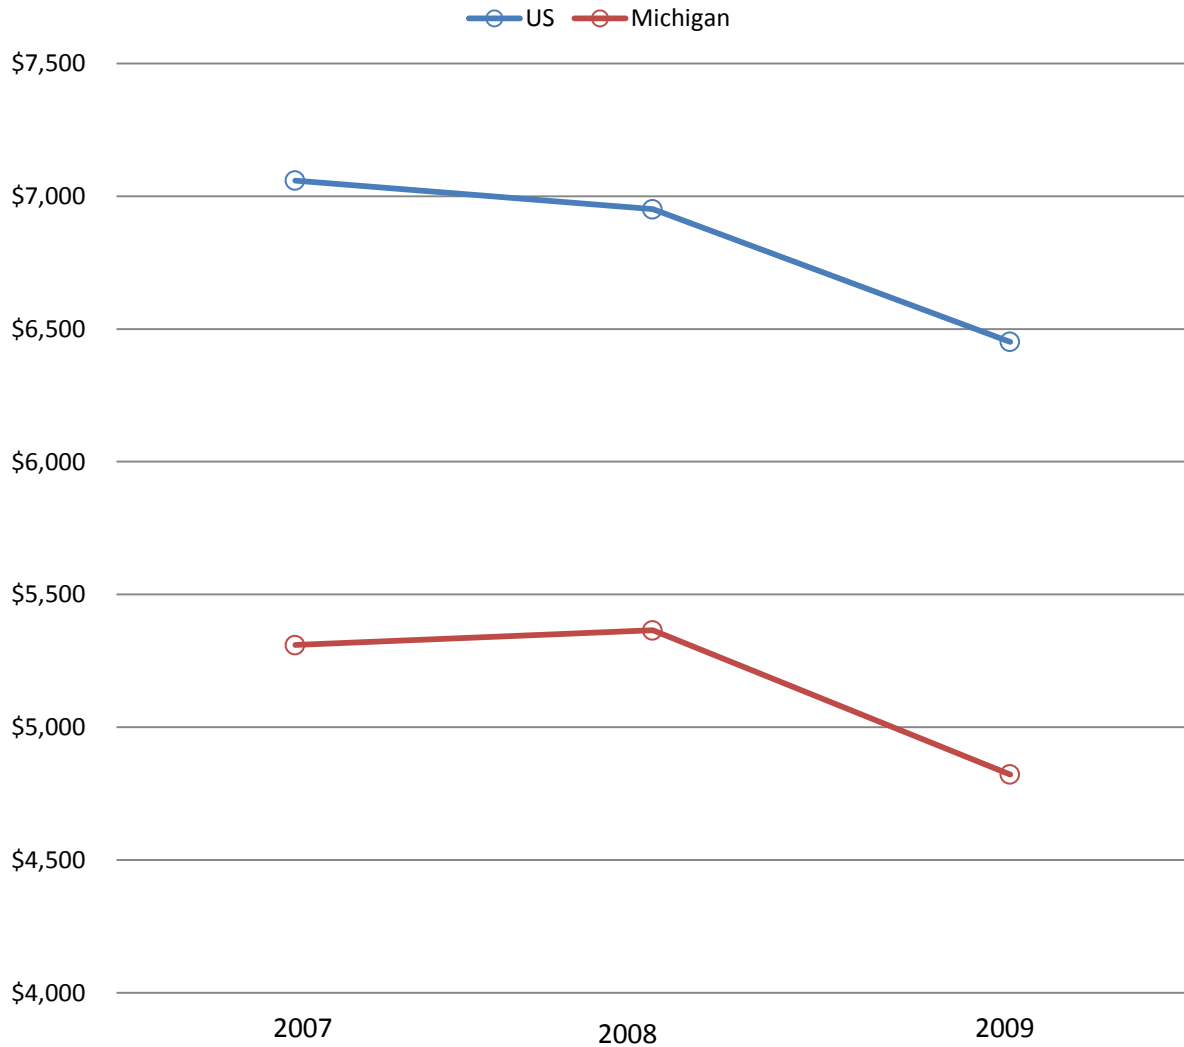

State support per higher education student

Source: State Higher Education Executive Officers Association

Michigan rank 2009: 40th lowest of 50 states